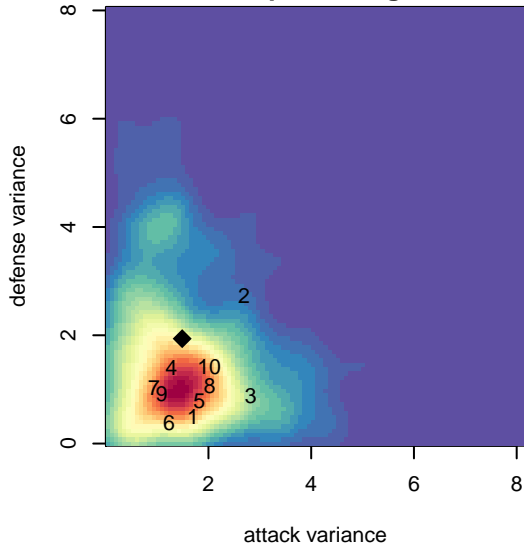

Valor Maroon Brown G04

Valor FC
 Spokane, WA
 G04 total strength=999
 attack=3.31 defense=1.2
 fall league = PSPL Classic 1 – East U14
 spr league = Spr PSPL EWA – '04 Classic 1 – I

alt names used:
 IEYSA G04 Valor SC Maroon Brown
 VALOR SOCCER VALOR SC G04 MAROON E
 IEYSA Valor SC G04 Maroon Brown–Hardy

Venues played:
 2017 River City Challenge U14 (2004) U14
 2017 PSPL Classic 1 – East U14
 2017 Spr PSPL EWA – '04 Classic 1 – East U1

**attack and defense variance (black dot)
relative to other teams
and top 10 in region**