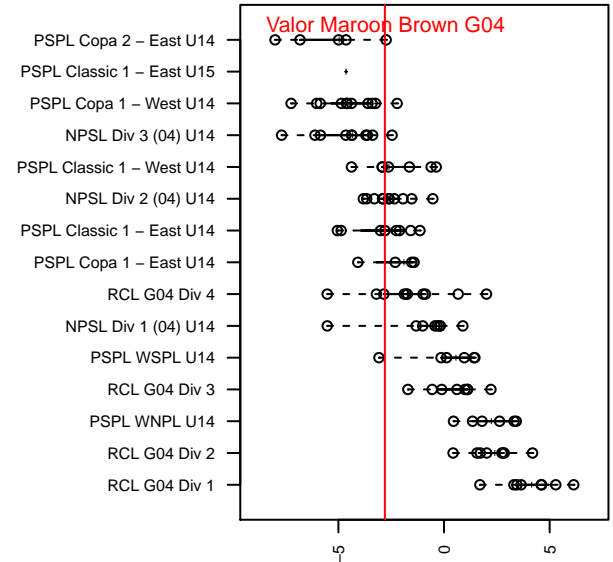

**attack and defense rating
relative to others at age
and all opponents in last 13 months**