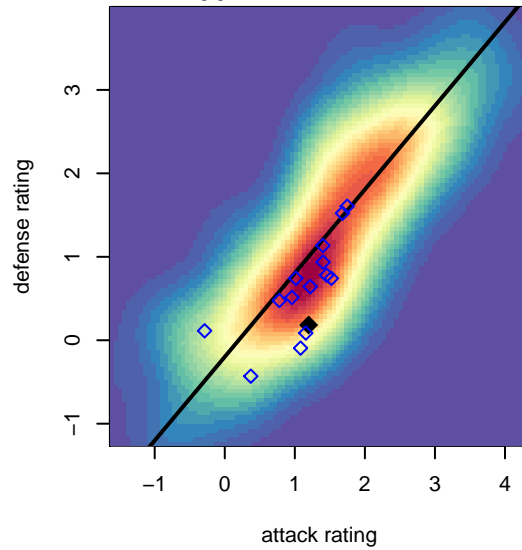

**attack and defense rating
relative to others at age
and all opponents in last 13 months**