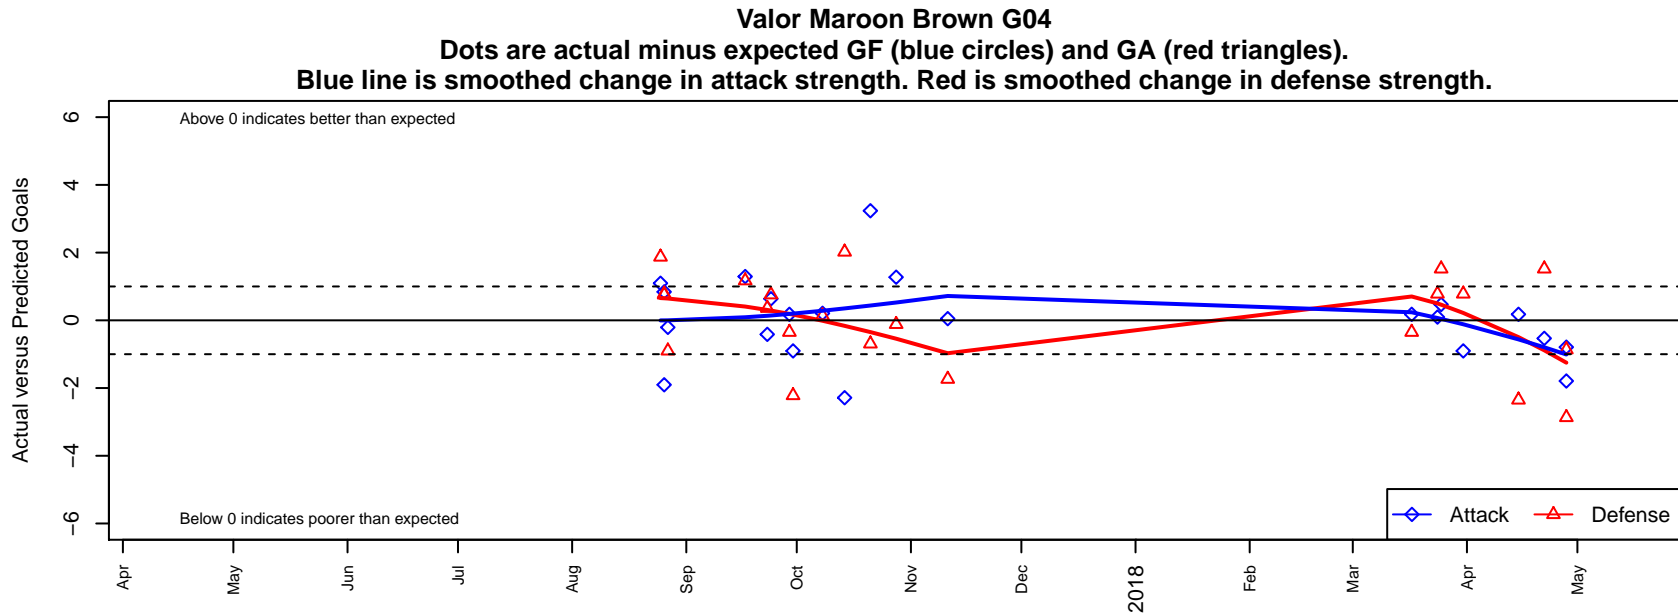

**attack and defense variance (black dot)
relative to other teams
and top 10 in region**

**attack and defense rating
relative to others at age
and all opponents in last 13 months**

Valor Maroon Brown G04

Valor FC
Spokane, WA
G04 total strength=999
attack=3.31 defense=1.2
fall league = PSPL Classic 1 – East U14
spr league = Spr PSPL EWA – '04 Classic 1 – I

alt names used:
IEYSA G04 Valor SC Maroon Brown
VALOR SOCCER VALOR SC G04 MAROON E
IEYSA Valor SC G04 Maroon Brown–Hardy

Venues played:
2017 River City Challenge U14 (2004) U14
2017 PSPL Classic 1 – East U14
2017 Spr PSPL EWA – '04 Classic 1 – East U1